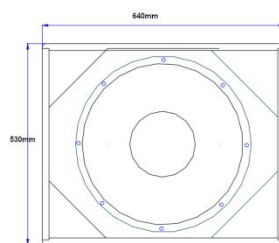

The SUB-118 is made from multi-layer birch plywood, is painted strong and environmental coating & with a cloth grill.

Manufactured by
HZ Audio

Specification – sub-118

Frequency Response	35Hz – 1100hz (+/- 3dB)
Sensitivity	100dB (1W@1m)
Nominal Impudence	8Ω
Power Handling	400Watt (AES)
Continuous & Max SPL	129dB 135dB
Drivers	1 x 18" ??mm Voice Coil
Construction	15mm Birch Ply
Finish	Textured black paint
Input Connector	Speakon NL4 x 2
Dimensions	530x640x700 (HxWxD)
Net Weight	43kg