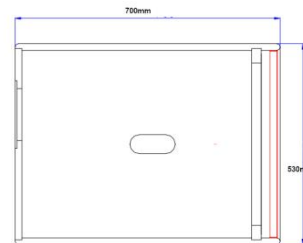

Sub-118 18" Subwoofer

Features

- Compact
- Multi purpose

Application

- Stage
- Theatre
- Bars/Restaurant's
- Home Theatre

Description

The SUB-118 is a compact 18" subwoofer speakers High energy & clean bass reflex design..

The SUB-118 is made from multi-layer birch plywood, is painted strong and environmental coating & with a cloth grill.

Manufactured by
HZ Audio

Specification – sub-118

Frequency Response	35Hz – 1100hz (+/- 3dB)
Sensitivity	100dB (1W@1m)
Nominal Impudence	8Ω
Power Handling	400Watt (AES)
Continuous & Max SPL	129dB 135dB
Drivers	1 x 18" ??mm Voice Coil
Construction	15mm Birch Ply
Finish	Textured black paint
Input Connector	Speakon NL4 x 2
Dimensions	530x640x700 (HxWxD)
Net Weight	43kg