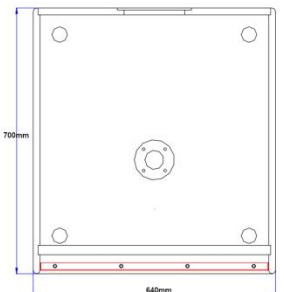

Sub-118 18" Subwoofer

Features

- Compact
- Multi purpose

Application

- Stage
- Theatre
- Bars/Restaurant's
- Home Theatre

Description

The SUB-118 is a compact 18" subwoofer speakers High energy & clean bass reflex design..

The SUB-118 is made from multi-layer birch plywood, is painted strong and environmental coating & with a cloth grill.

Manufactured by
HZ Audio

Specification – sub-118

Frequency Response	35Hz – 1100hz (+/- 3dB)
Sensitivity	100dB (1W@1m)
Nominal Impudence	8Ω
Power Handling	400Watt (AES)
Continuous & Max SPL	129dB 135dB
Drivers	1 x 18" ??mm Voice Coil
Construction	15mm Birch Ply
Finish	Textured black paint
Input Connector	Speakon NL4 x 2
Dimensions	530x640x700 (HxWxD)
Net Weight	43kg